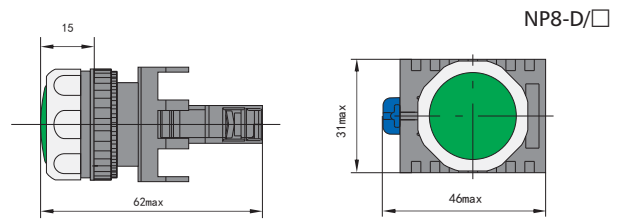

★ Indicator

NP8-D/ □	Lamp-Voltage	Model	Color
	LED: AC/AD 6V, 12V, 24V, 36V; AC110V~230V	NP8-D/1	○
		NP8-D/3	●
		NP8-D/4	●
		NP8-D/5	●
		NP8-D/6	●

Dimension (mm)

★ Selector Switches (2 positions)-(Non-illuminated)

NP8- □□ X/ □	Metal	Color	Selector Switches	↖	↗		
	NP8-10X/211	○	↙	1	—		
	NP8-10X/212	●		1	—		
	NP8-10X/213	●		1	—		
	NP8-10X/214	●		1	—		
	NP8-10X/215	●		1	—		
	NP8-10X/216	●		1	—		
	NP8-01X/211	○		—	1		
	NP8-01X/212	●		—	1		
	NP8-01X/213	●		—	1		
	NP8-01X/214	●		—	1		
	NP8-01X/215	●		—	1		
	NP8-01X/216	●		—	1		
		NP8-10X/221		○	↙	1	—
		NP8-10X/222		●		1	—
		NP8-10X/223		●		1	—
		NP8-10X/224		●		1	—
NP8-10X/225		●	1	—			
NP8-10X/226		●	1	—			
NP8-01X/221		○	—	1			
NP8-01X/222		●	—	1			
NP8-01X/223		●	—	1			
NP8-01X/224		●	—	1			
NP8-01X/225		●	—	1			
NP8-01X/226		●	—	1			
		NP8-20X/211	○	↙		2	—
		NP8-20X/212	●			2	—
		NP8-20X/213	●			2	—
		NP8-20X/214	●			2	—
	NP8-20X/215	●	2		—		
	NP8-20X/216	●	2		—		
	NP8-02X/211	○	—		2		
	NP8-02X/212	●	—		2		
	NP8-02X/213	●	—		2		
	NP8-02X/214	●	—		2		
	NP8-02X/215	●	—		2		
	NP8-02X/216	●	—		2		
	NP8-11X/211	○	1		1		
	NP8-11X/212	●	1		1		
	NP8-11X/213	●	1		1		
	NP8-11X/214	●	1		1		
NP8-11X/215	●	1	1				
NP8-11X/216	●	1	1				