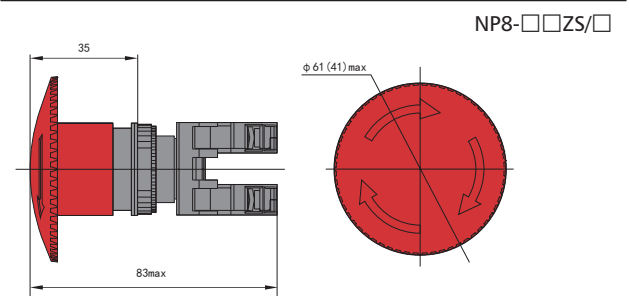

★  $\phi$  30 Mushroom button stay-up.rotated to reset (Non-illuminated)

NP8-□□ ZS/□□	Model	Color	↵	↶
	NP8-20ZS/34	●	2	—
	NP8-02ZS/34	●	—	2
	NP8-11ZS/34	●	1	1

★ Double-headed flush momentary button (Non-illuminated)

Dimension (mm)

Dimension (mm)

Dimension (mm)

Dimension (mm)