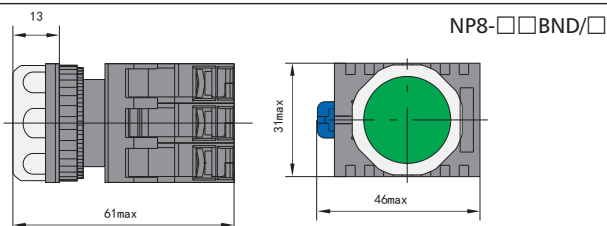

**5. NP8 pushbutton**

★ Momentary Flush Pushbutton-(Non illuminated)

NP8-□□ BN/ □□	Model	Color	⏏	⏏
	NP8-10BN/1	○	1	—
	NP8-10BN/2	●	1	—
	NP8-10BN/3	●	1	—
	NP8-10BN/4	●	1	—
	NP8-10BN/5	●	1	—
	NP8-10BN/6	●	1	—
	NP8-01BN/1	○	—	1
	NP8-01BN/2	●	—	1
	NP8-01BN/3	●	—	1
	NP8-01BN/4	●	—	1
	NP8-01BN/5	●	—	1
	NP8-01BN/6	●	—	1
	NP8-20BN/1	○	2	—
	NP8-20BN/2	●	2	—
	NP8-20BN/3	●	2	—
	NP8-20BN/4	●	2	—
	NP8-20BN/5	●	2	—
	NP8-20BN/6	●	2	—
	NP8-02BN/1	○	—	2
	NP8-02BN/2	●	—	2
	NP8-02BN/3	●	—	2
	NP8-02BN/4	●	—	2
	NP8-02BN/5	●	—	2
	NP8-02BN/6	●	—	2
	NP8-11BN/1	○	1	1
	NP8-11BN/2	●	1	1
	NP8-11BN/3	●	1	1
	NP8-11BN/4	●	1	1
	NP8-11BN/5	●	1	1
	NP8-11BN/6	●	1	1

★ Momentary Flush Pushbutton-illuminated  
AC/DC6V, 12V, 24V, 36V, AC110V~230V

NP8-□□ BND/ □□	Model	Color	⏏	⏏
	NP8-10BND/1	○	1	—
	NP8-10BND/3	●	1	—
	NP8-10BND/4	●	1	—
	NP8-10BND/5	●	1	—
	NP8-10BND/6	●	1	—
	NP8-01BND/1	○	—	1
	NP8-01BND/3	●	—	1
	NP8-01BND/4	●	—	1
	NP8-01BND/5	●	—	1
	NP8-01BND/6	●	—	1

Dimension (mm)

NP8-□□ BN/ □□	Model	Color	⏏	⏏
	NP8-30BN/1	○	3	—
	NP8-30BN/2	●	3	—
	NP8-30BN/3	●	3	—
	NP8-30BN/4	●	3	—
	NP8-30BN/5	●	3	—
	NP8-30BN/6	●	3	—
	NP8-03BN/1	○	—	3
	NP8-03BN/2	●	—	3
	NP8-03BN/3	●	—	3
	NP8-03BN/4	●	—	3
	NP8-03BN/5	●	—	3
	NP8-03BN/6	●	—	3
	NP8-12BN/1	○	1	2
	NP8-12BN/2	●	1	2
	NP8-12BN/3	●	1	2
	NP8-12BN/4	●	1	2
	NP8-12BN/5	●	1	2
	NP8-12BN/6	●	1	2
	NP8-21BN/1	○	2	1
	NP8-21BN/2	●	2	1
	NP8-21BN/3	●	2	1
	NP8-21BN/4	●	2	1
	NP8-21BN/5	●	2	1
	NP8-21BN/6	●	2	1

Dimension (mm)

NP8-□□ BND/ □□	Model	Color	⏏	⏏	
	NP8-20BND/1	○	2	—	
	NP8-20BND/3	●	2	—	
	NP8-20BND/4	●	2	—	
	NP8-20BND/5	●	2	—	
	NP8-20BND/6	●	2	—	
	NP8-02BND/1	○	—	2	
	NP8-02BND/3	●	—	2	
	NP8-02BND/4	●	—	2	
	NP8-02BND/5	●	—	2	
	NP8-02BND/6	●	—	2	
		NP8-11BND/1	○	1	1
		NP8-11BND/3	●	1	1
NP8-11BND/4		●	1	1	
NP8-11BND/5		●	1	1	
NP8-11BND/6	●	1	1		