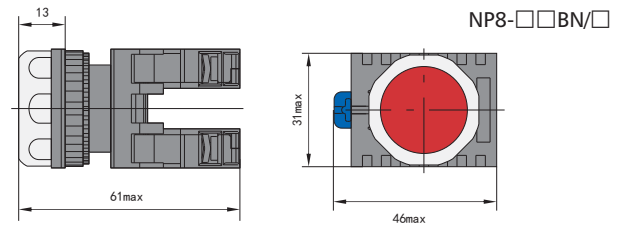

★ Momentary Flush Pushbutton-illuminated  
AC/DC6V, 12V, 24V, 36V, AC110V~230V

NP8-□□ BND/ □□	Model	Color	⏏	⏏
	NP8-10BND/1	○	1	—
	NP8-10BND/3	●	1	—
	NP8-10BND/4	●	1	—
	NP8-10BND/5	●	1	—
	NP8-10BND/6	●	1	—
	NP8-01BND/1	○	—	1
	NP8-01BND/3	●	—	1
	NP8-01BND/4	●	—	1
	NP8-01BND/5	●	—	1
	NP8-01BND/6	●	—	1

Dimension (mm)

NP8-□□ BN/ □□	Model	Color	⏏	⏏
	NP8-30BN/1	○	3	—
	NP8-30BN/2	●	3	—
	NP8-30BN/3	●	3	—
	NP8-30BN/4	●	3	—
	NP8-30BN/5	●	3	—
	NP8-30BN/6	●	3	—
	NP8-03BN/1	○	—	3
	NP8-03BN/2	●	—	3
	NP8-03BN/3	●	—	3
	NP8-03BN/4	●	—	3
	NP8-03BN/5	●	—	3
	NP8-03BN/6	●	—	3
	NP8-12BN/1	○	1	2
	NP8-12BN/2	●	1	2
	NP8-12BN/3	●	1	2
	NP8-12BN/4	●	1	2
	NP8-12BN/5	●	1	2
	NP8-12BN/6	●	1	2
	NP8-21BN/1	○	2	1
	NP8-21BN/2	●	2	1
	NP8-21BN/3	●	2	1
	NP8-21BN/4	●	2	1
	NP8-21BN/5	●	2	1
	NP8-21BN/6	●	2	1

Dimension (mm)

NP8-□□ BND/ □□	Model	Color	⏏	⏏	
	NP8-20BND/1	○	2	—	
	NP8-20BND/3	●	2	—	
	NP8-20BND/4	●	2	—	
	NP8-20BND/5	●	2	—	
	NP8-20BND/6	●	2	—	
	NP8-02BND/1	○	—	2	
	NP8-02BND/3	●	—	2	
	NP8-02BND/4	●	—	2	
	NP8-02BND/5	●	—	2	
	NP8-02BND/6	●	—	2	
		NP8-11BND/1	○	1	1
		NP8-11BND/3	●	1	1
NP8-11BND/4		●	1	1	
NP8-11BND/5		●	1	1	
NP8-11BND/6	●	1	1		