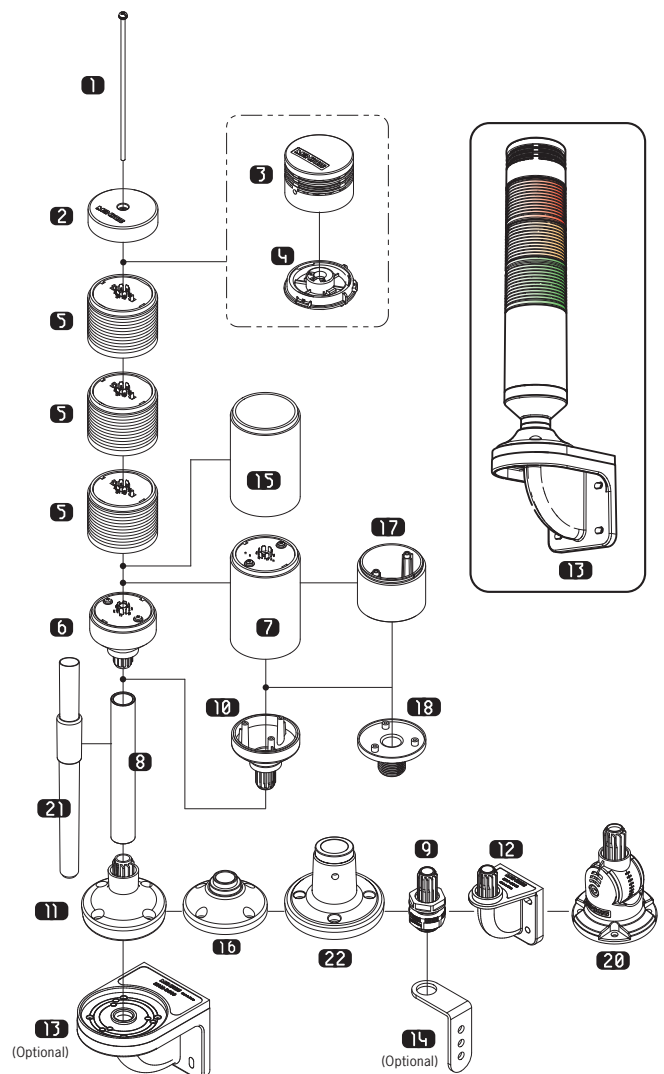

Note: "D", "L" Type - Power Supply 24V AC/DC only

2. Mounting Style

C	Surface Mount	Code 18
G	Plastic mount base (MAM-B070F)	Code 8 + Code 16
P	Pole + Plastic mount base (MAM-B070D)	Code 8 + Code 11
R	Pole + Rotate plastic mount base (MAM-B070R)	Code 8 + Code 20
M	Pole + Plastic M20 screw mount base (MAM-I025)	Code 8 + Code 9
W	Pole + Wall mount bracket (MAP-DS40)	Code 8 + Code 12
D	Pole + Aluminum Pole mount base (MAM-DS32)	Code 8 + Code 22
J	Pole Adjustable Type	Code 21 + Code 11

4. Number of Stacks

1	1 Light
2	2 Lights
3	3 Lights
4	4 Lights
5	5 Lights

Note: Buzzer type - up to 4 tiers

5. Power Supply

O2	24VAC/DC
FF	90-240VAC

6. LED Colors (Top to Bottom)

R	Red	B	Blue
Y	Yellow	C	Clear
G	Green		

Options

7. Body Color

B	Black
---	-------

Note: Standard Body Color - White Ivory

8. Option

(V)	Continuous Flashing Flashing Cycle: (240times/minute)
(C)	Buzzer Continuous sound (Sound: Pt-----)
(H)	Buzzer 10~100dB type - Adjustable Sound - Model: MPZ56H

9. Lens Colors

W	All Lens Colors - Clear
---	-------------------------

Exploded View / Part Code

See Page 56 ~ 58
for Mounting Options and Accessories.